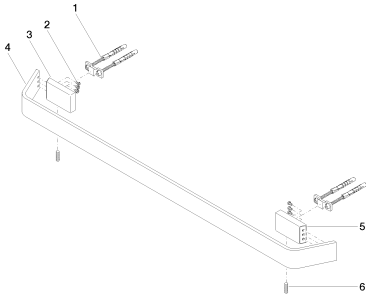

Bathtub - CL.1

Towel bar - polished chrome

Article number: 83 060 705-00

- Center to center 23-5/8"
- Width 26-1/2"
- Height 1-3/8"
- 2-3/4" Projection

polished chrome

### Dimensional drawing

All dimensions in mm / inch = mm x 0,0394

Bathtub - CL.1

Towel bar - polished chrome

Article number: 83 060 705-00

Bathtub - CL.1

Towel bar - polished chrome

Article number: 83 060 705-00

### Spare parts list

Number	Item Number	Designation	Number of units
--------	-------------	-------------	-----------------