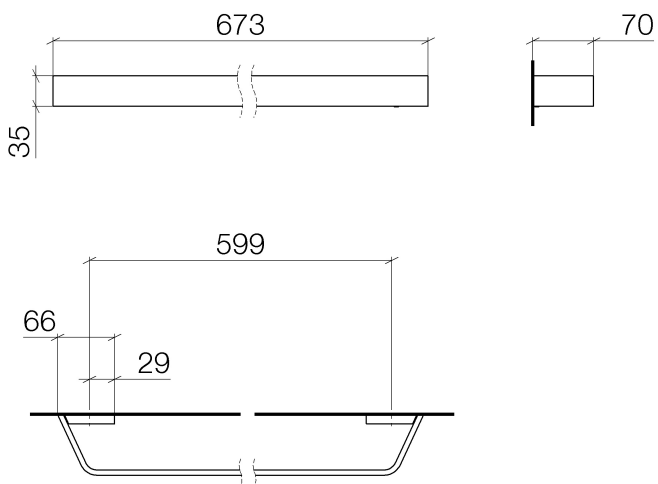

Bathtub - CL.1

Towel bar - polished chrome

Article number: 83 060 705-00

- Center to center 23-5/8"
- Width 26-1/2"
- Height 1-3/8"
- 2-3/4" Projection

polished chrome

### Dimensional drawing

All dimensions in mm / inch = mm x 0,0394

Bathtub - CL.1

Towel bar - polished chrome

Article number: 83 060 705-00

Bathtub - CL.1

Towel bar - polished chrome

Article number: 83 060 705-00